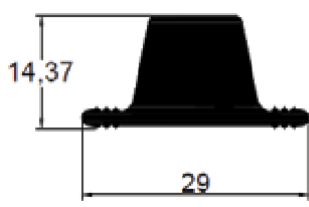

ALÜMİNYUM ÇEKİRME SOMUNU

ALUMINUM
PULL BOLT

SLRA004 872gr/m