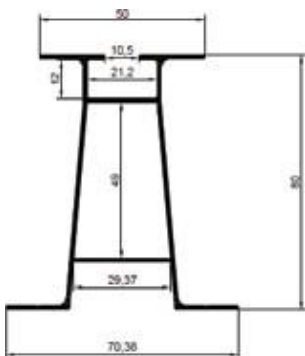

Aşık Sistemleri / Eko Aşık Profilleri Serisi

Purlin Systems / Eco Purlin Profile Serie

DİKDÖRTGEN SOMUN RECTANGULAR BOLT

SLRA002

5m KULAKSIZ AŞIK PROFİL

5 cm PURLIN PROFILE WITHOUT HANDLING

SLRP007

737 gr/m

5m KULAKLI AŞIK PROFİL

5 cm PURLIN PROFILE WITH HANDLING

SLRP008

789 gr/m

6m AŞIK PROFİL

6 cm PURLIN PROFILE

SLRP009

862 gr/m

8m AŞIK PROFİL

8 cm PURLIN PROFILE

SLRP010

997 gr/m

10m AŞIK PROFİL

10 cm PURLIN PROFILE

SLRP011

1143 gr/m