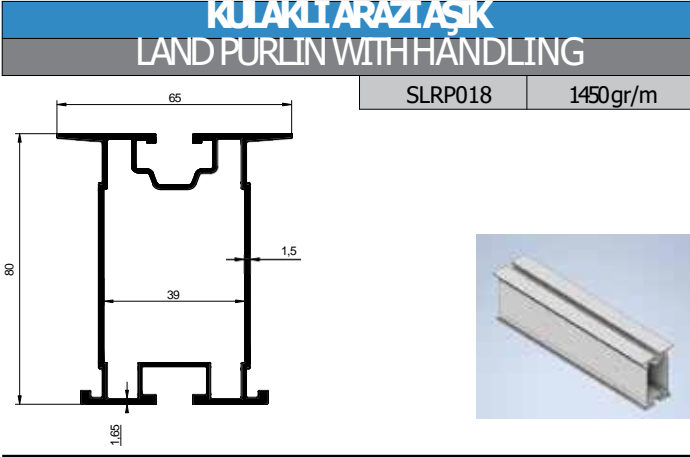

Aşık Sistemleri / Arazi Sistemi

Purlin Systems / Land Systems