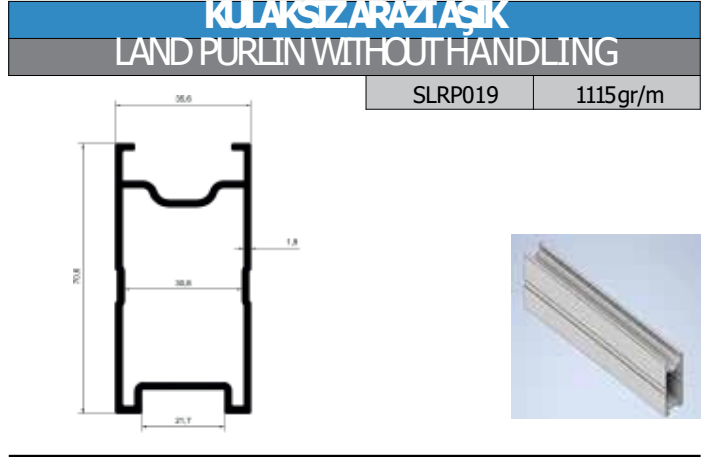

Aşık Sistemleri / Arazi Sistemi

Purlin Systems / Land Systems