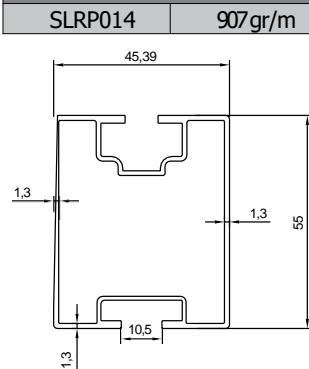

Purlin Systems / Stainless Bracket System

PASLANMAZ BRAKET STAINLESS BRACKET

SLRA005

AŞIK PROFİL PURLIN PROFILE

SLRP014 907gr/m

AŞIK PROFİL PURLIN PROFILE

SLRP015 1014gr/m

Aşık Sistemleri / Arazi Sistemi