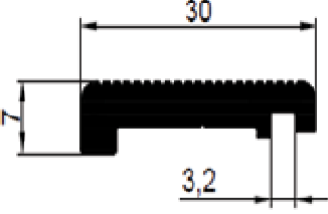

10 cm PURLIN PROFILE

SLRP011

1143 gr/m

Aşık Sistemleri / Çift Katlı Sistem

Purlin Systems / Double Layer System

YAN BAĞLANTI PROFİLİ 34mm

SIDE CONNECTION
PROFILE 34 mm

SLRA003 714gr/m