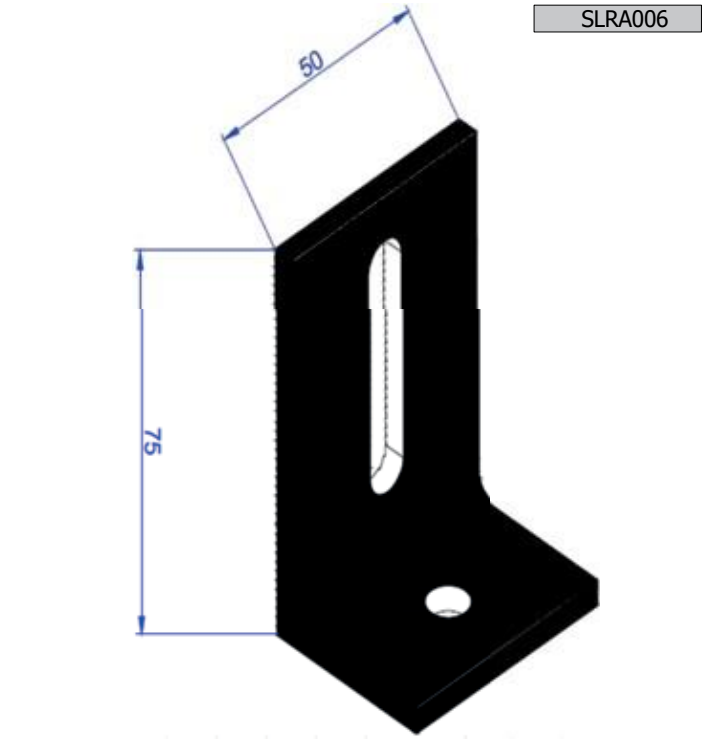

Aşık Sistemleri / L Braketli Sistem

Purlin Systems / L Bracket System