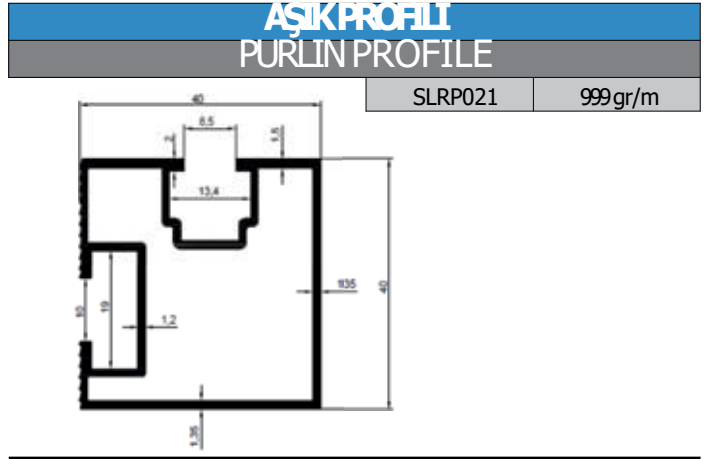

Aşık Sistemleri / L Braketli Sistem

Purlin Systems / L Bracket System