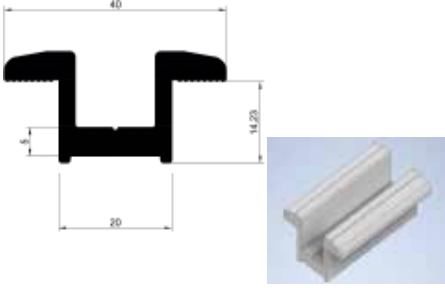

Klemp Çeşitleri / PF Serisi

Clamp Types / PF Series

MDKLEMP	
MIDCLAMP	
SLRA009	731gr/m