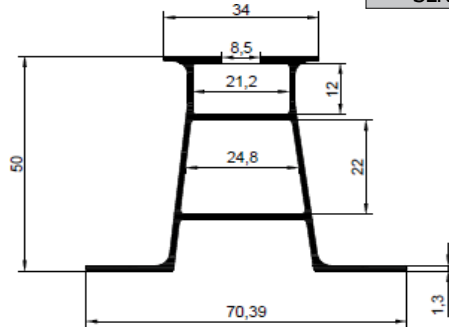

5 cm PURLIN PROFILE WITHOUT HANDLING

SLRP007

737 gr/m

5m KULAKLI AŞIK PROFİL

5 cm PURLIN PROFILE WITH HANDLING

SLRP008

789 gr/m

6m AŞIK PROFİL