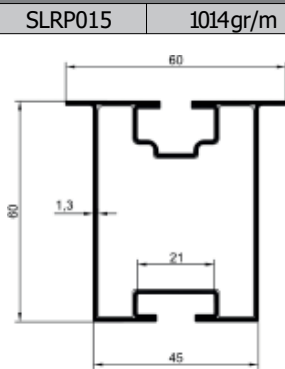

Purlin Systems / Stainless Bracket System

PASLANMAZ BRAKET STAINLESS BRACKET

SLRA005

AŞIK PROFİL PURLIN PROFILE

SLRP014 907gr/m

AŞIK PROFİL PURLIN PROFILE

SLRP015 1014gr/m

Aşık Sistemleri / Arazi Sistemi