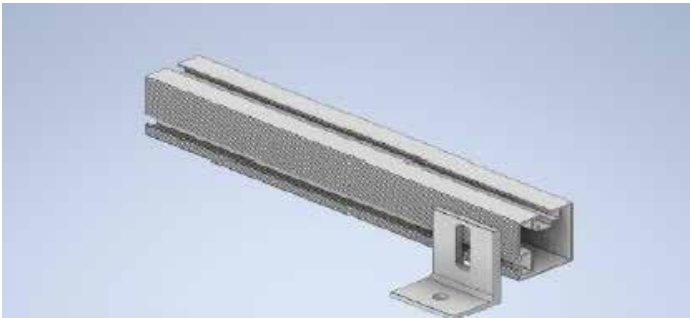

Aşık Sistemleri / L Braketli Sistem

Purlin Systems / L Bracket System