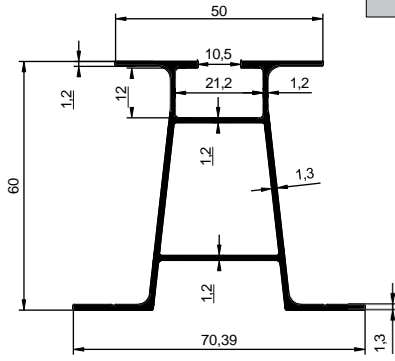

6m AŞIK PROFİL

6 cm PURLIN PROFILE

SLRP009

862 gr/m

8m AŞIK PROFİL

8 cm PURLIN PROFILE

SLRP010

997 gr/m