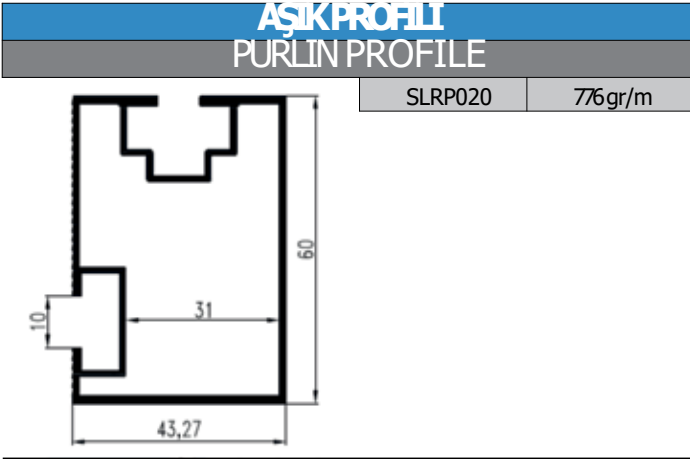

Aşık Sistemleri / L Braketli Sistem

Purlin Systems / L Bracket System