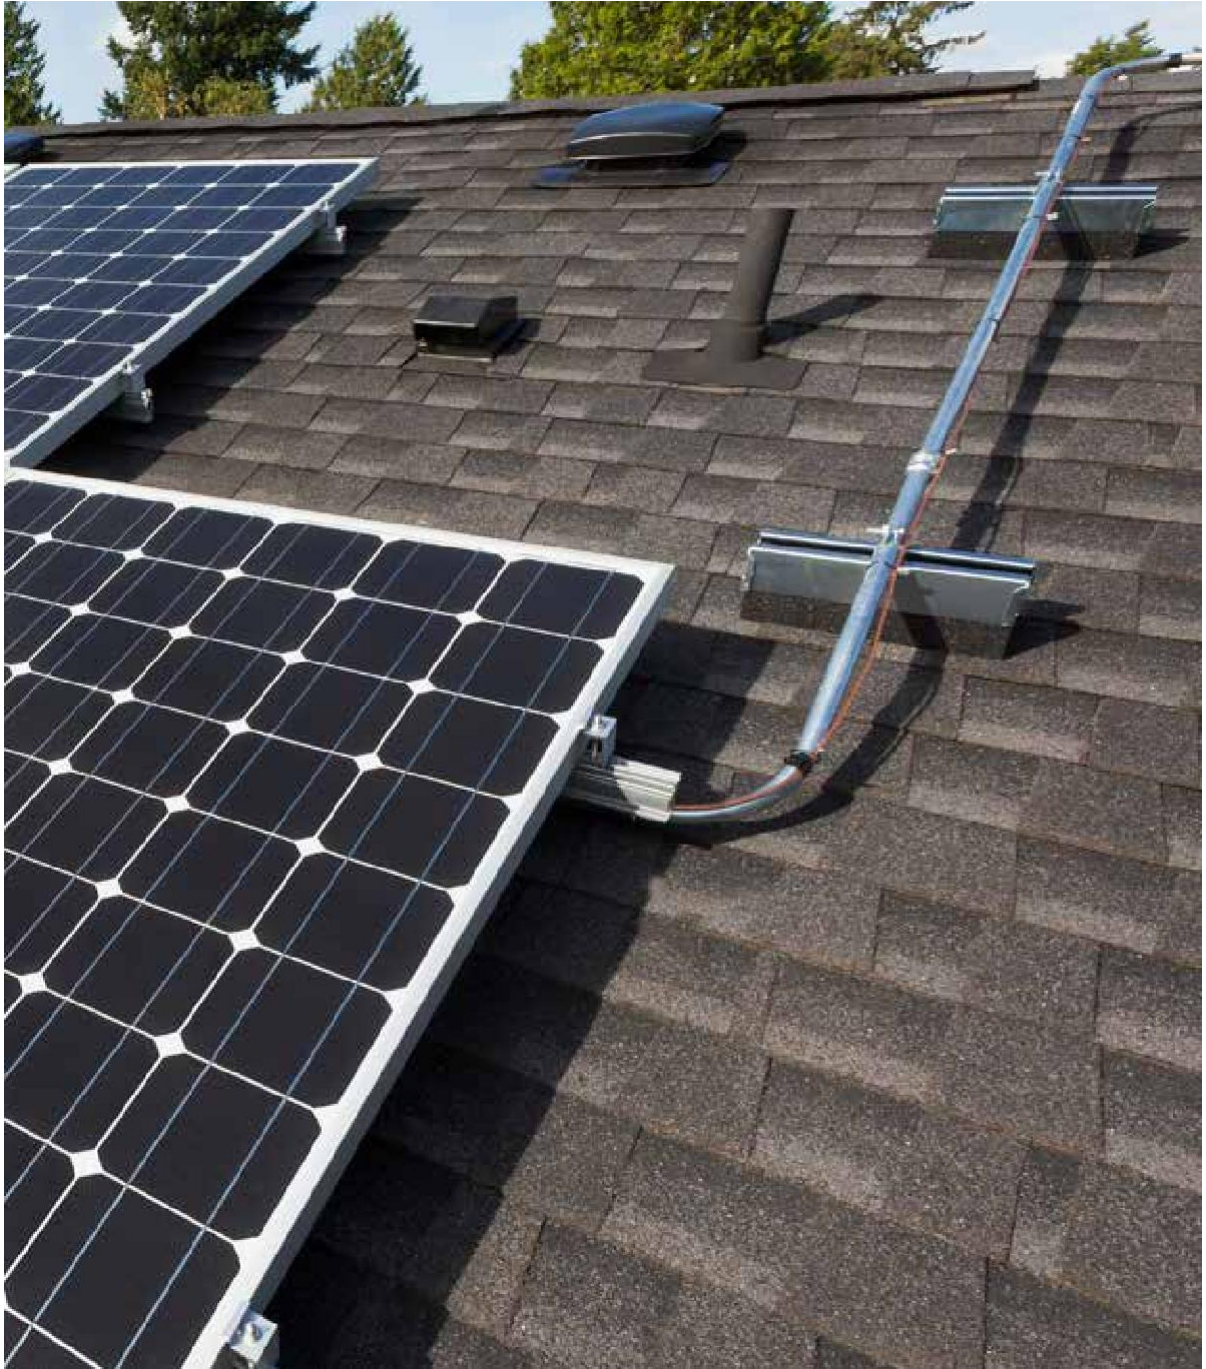

TRADEGE

LIVE BY EXCHANGING

TRADEGE

LIVE BY EXCHANGING

İçindekiler / Index

Aşık Sistemleri	5	Purlin Profiles
Aşık Profilleri Serisi	5	Purlin Profiles Series
Eko Aşık Profilleri Serisi	6	Eco Purlin Profiles Series
Çift Katlı Sistem	7	Double Layer System
Paslanmaz Braketli Sistem	7	Stainless Bracket System
Arazi Sistemi	8	Land System
L Braketli Sistem	8	L Bracket System
Kiremit Çatı Sistemleri	9	Tile Roof Systems
Klemp Çeşitleri	11	Clamp Types
PF Serisi	11	PF Series
Eko Serisi	11	Eco Series
H Serisi	11	H Series
Üçgen Sistemler	12	Triangle Systems
15 Derecelik Üçgen Sistem	12	15 Degrees Triangle System
13 Derecelik Parçalı Üçgen Sistem	12	13 Degrees Segmented Triangle System
Kelepçe Sistemleri	13	Clamp Systems