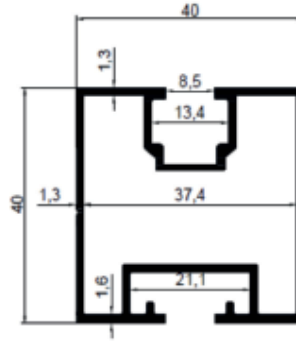

ÇATI KANCA ROOFHOOK

SLRA008

1115gr/m