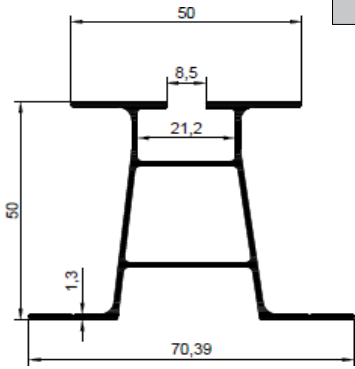

5 cm PURLIN PROFILE WITHOUT HANDLING

SLRP007

737 gr/m

5m KULAKLI AŞIK PROFİL

5 cm PURLIN PROFILE WITH HANDLING

SLRP008

789 gr/m

6m AŞIK PROFİL