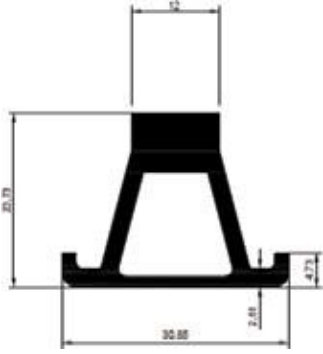

Aşık Sistemleri / Aşık Profilleri

Purlin Systems / Purlin Profiles

ALUMİNYUM ÖZEL SOMUN ALUMINUM SPECIAL BOLT

SLRA001