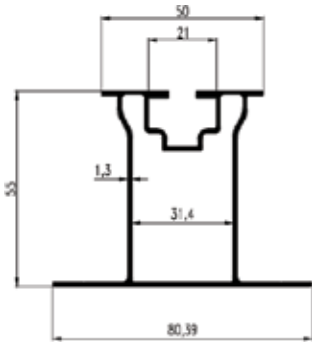

KULAKLI 55cm AŞIK PURLIN WITH HANDLING 55 cm

SLRP002

998gr/m